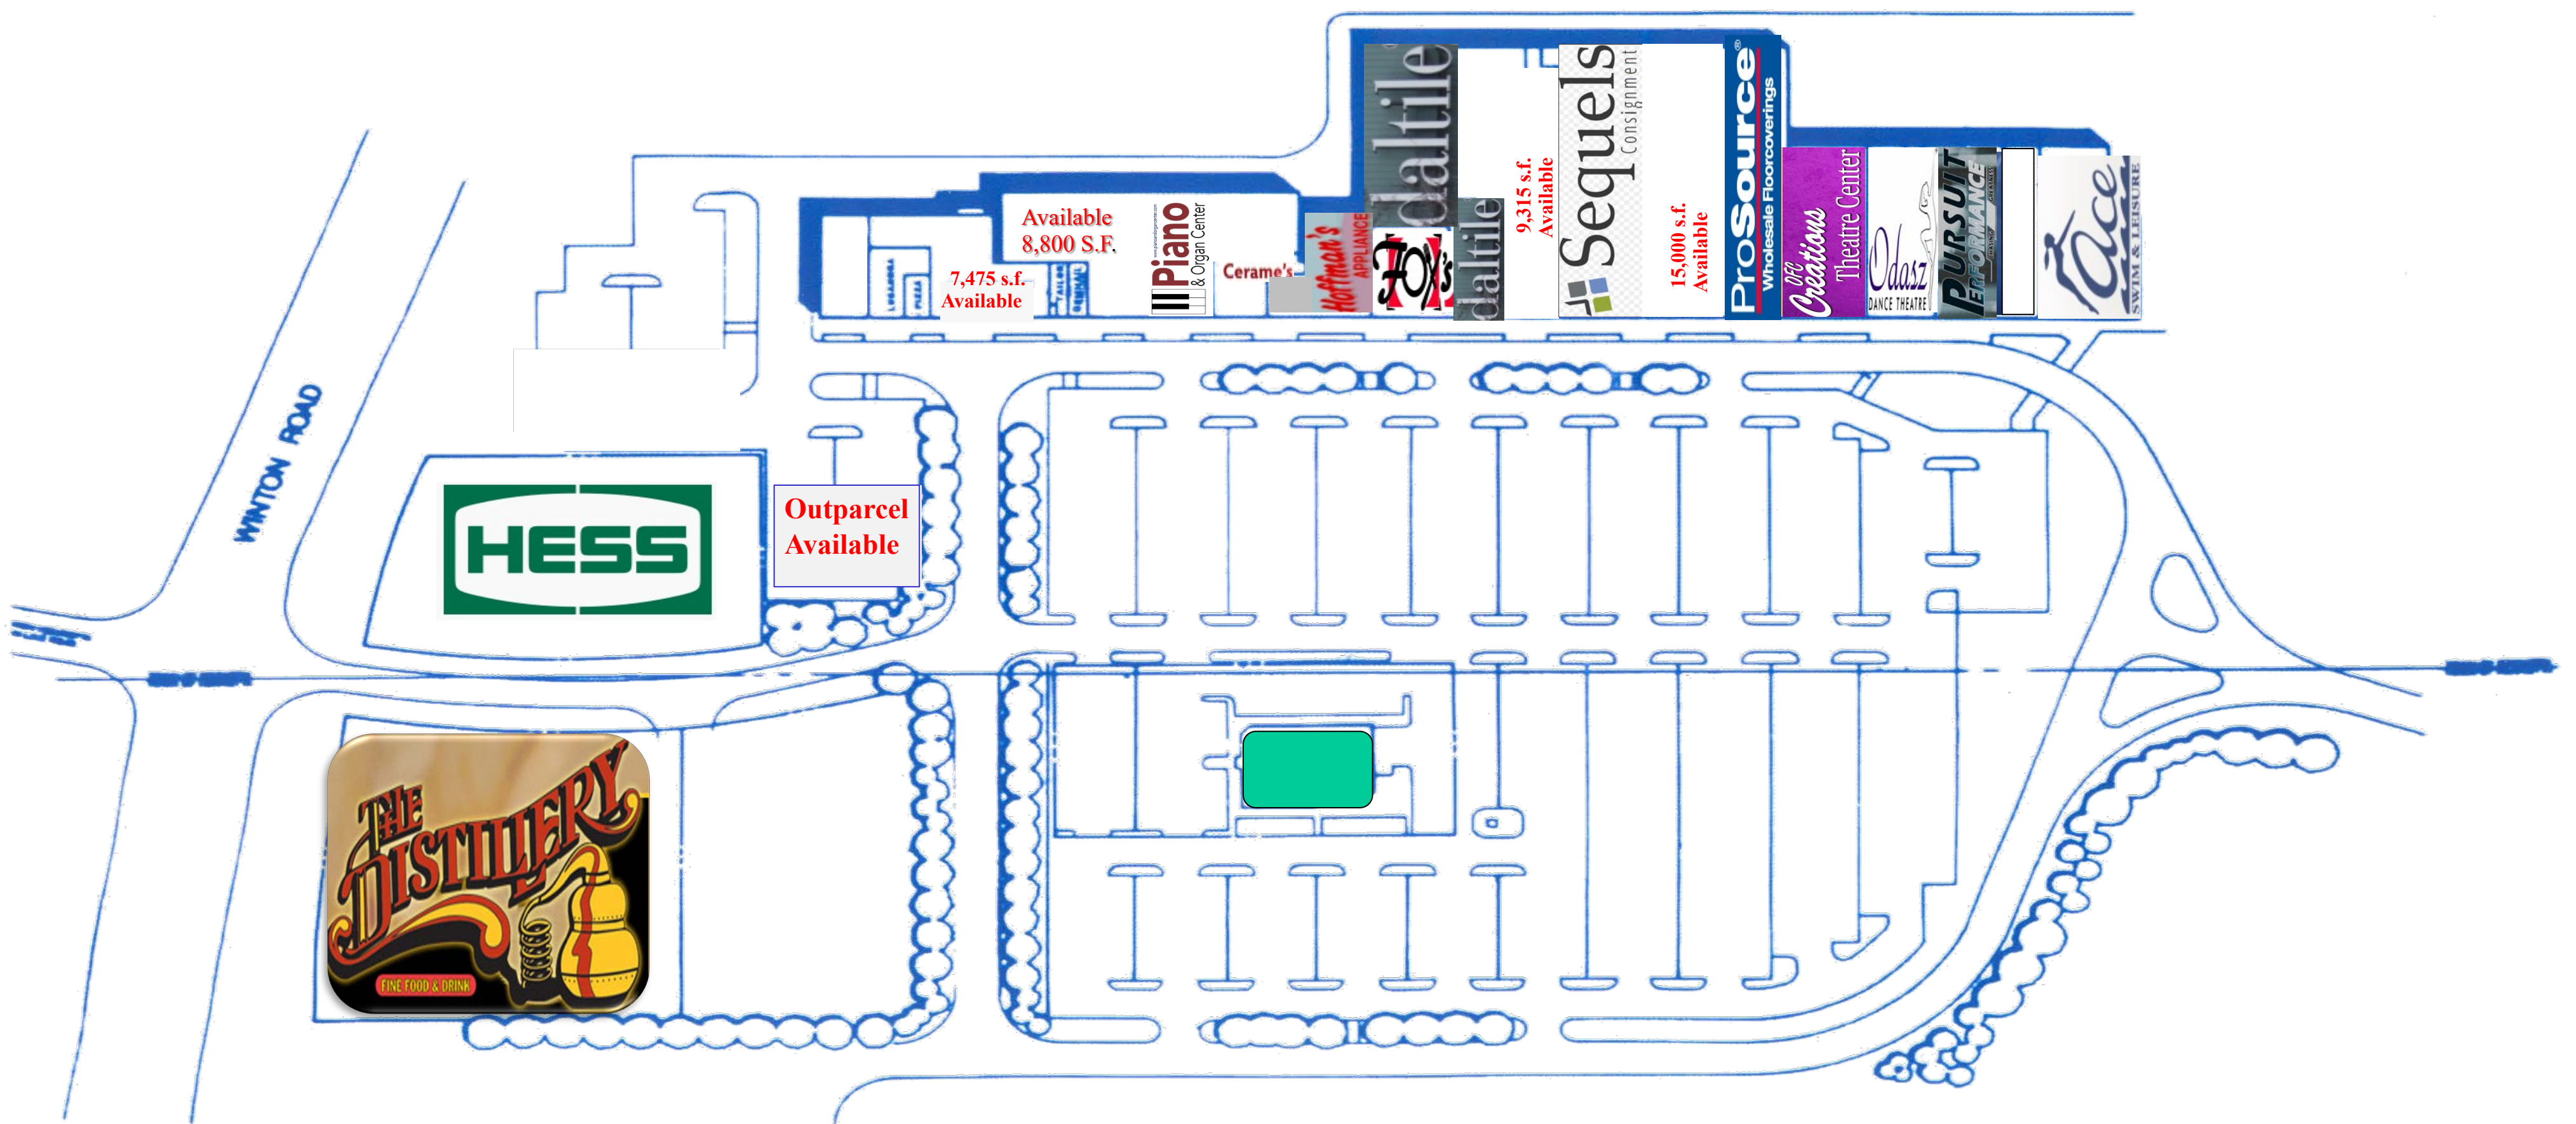

# WINTON PLACE

# Rochester New York

## WINTON PLACE Rochester, New York

### 3450 Winton Place Rochester, New York 14623

	<u>5 mi Ring</u>	<u>10 mi Ring</u>	<u>20 mi Ring</u>
Population:	201,945	548,686	814,531
Households:	81,883	217,614	319,104
Average Income:	\$64,809	\$66,448	\$68,799
GLA:	114,807		
Parking:	475 Spaces		
Availability:	Anchor Space, In-Line Stores		